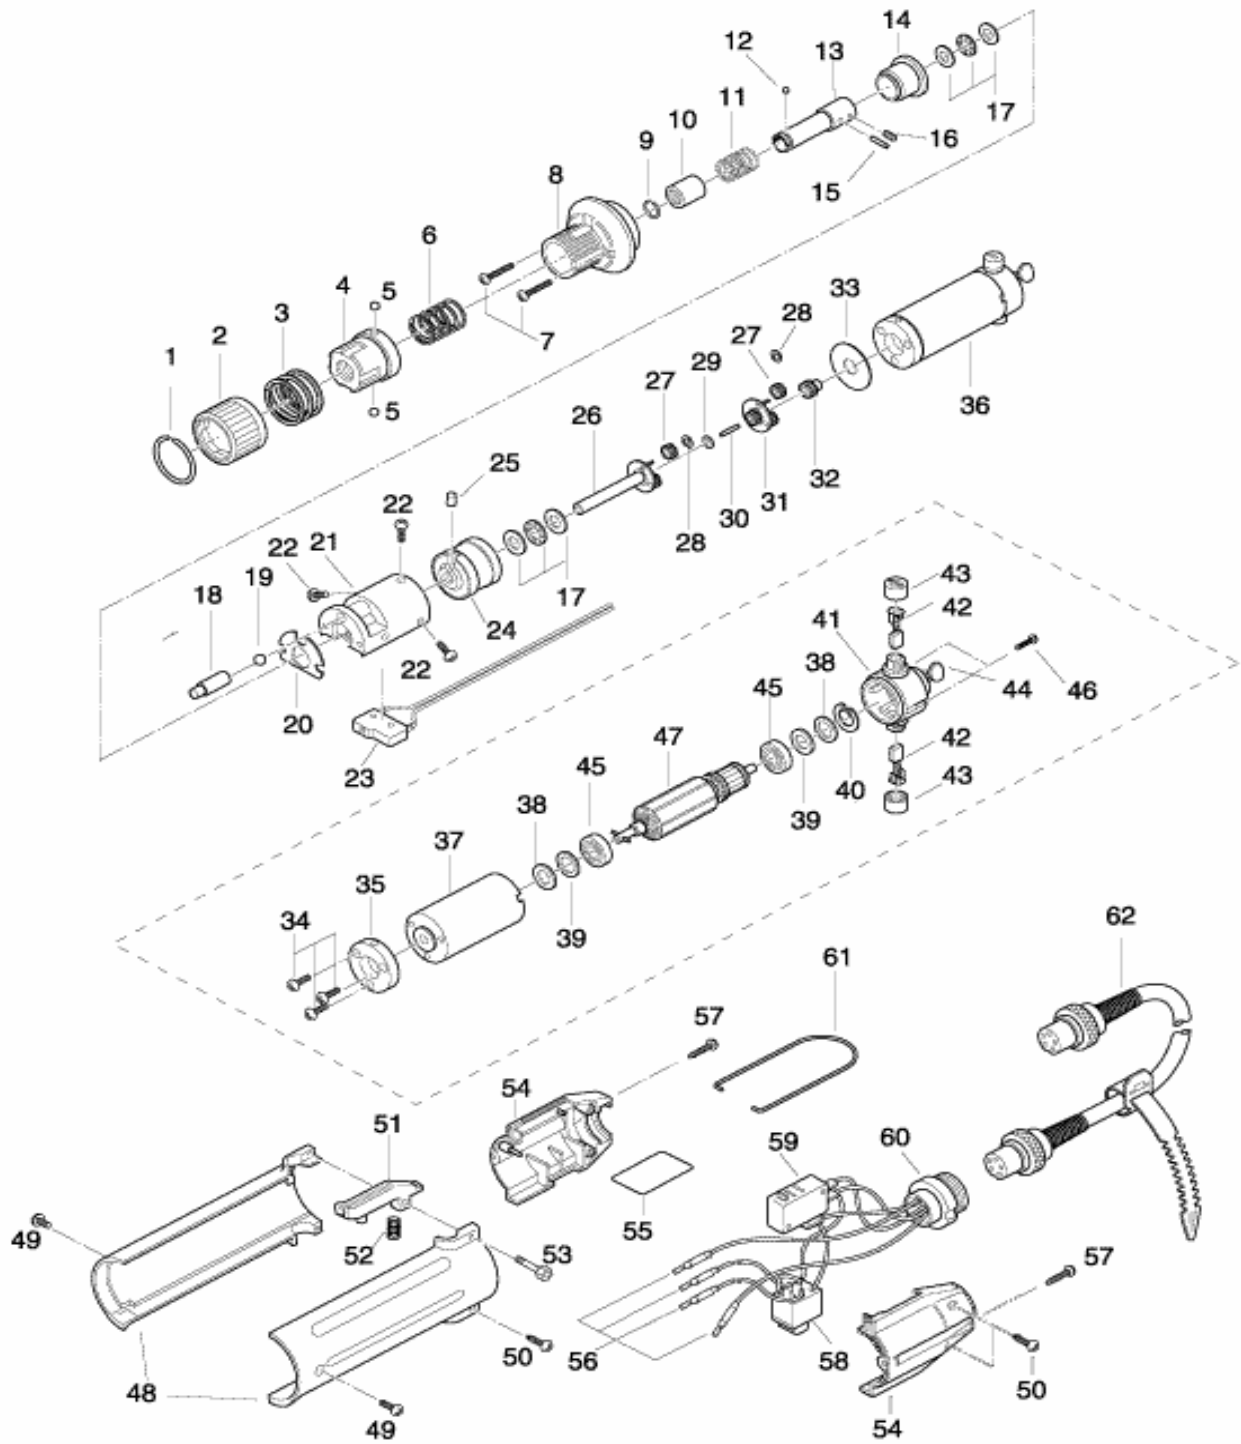

CL-4000 4MM
Part Number 64111
 4MM Drive Size
 Rev 2.0 1/13/06

CL-4000 4MM
Part Number 64111
 4MM Drive Size
 Rev 2.0 1/13/06

Ref#	Part Name	Part#	Ref#	Part Name	Part#
1	Nut Cover Stopper	721516	31	Upper Follower Assy. Incl. 31-32	720716
2	Nut Cover	721517	32	Motor Pinion	720138
3	Nut Cover Spring	721518	33	Grease Seal	720147
4	Torque Adj. Nut Assy. Incl 1-5	721421	34	Screw M2.5x5 (x3)	720137
5	Ball 3mm (x2)	720831	35	Motor Front	720796
6	Torque Spring Blue	720800	36	Motor Assembly Incl.	721410
	Torque Spring Red	720804	37	Motor Magnet, part of 36	N/A
7	Screw M2.6x11 (x2)	720139	38	Bearing Spacer 0.1	721437
8	Torque Adj. Bolt	721420	39	Bearing Spacer 0.2	721439
9	Collar Stopper 4mm	720140	40	Retaining Ring	721441
10	Collar 4mm	720806	41	Motor Rear Cover Assy. Incl. 38-43	721417
11	Collar Spring 4mm	720807	42	Carbon Brush Pair	721409
12	Ball 2mm	720835	43	Brush Cap (x2)	721408
13	Joint Shaft Assy 4mm Incl 9-13	720816	44	Capacitor	721413
14	Clutch Support	720143	45	Motor Bearing (x2)	721424
15	Lock Pin	721401	46	Screw M1.7x10 (x2)	721412
16	Screw M3x3	720717	47	Rotor	721407
17	Thrust Bearing Assy. (x2)	720873	48	Body Case A & B	721552
18	Clutch Ball Rod	720148	49	Screw M2.6x6 (x2)	720134
19	Clutch Ball 5mm	720149	50	Screw M2,6x12 (x3)	720811
20	Plate	721571	51	Switch Lever	721404
21	Gear Case	720156	52	Switch Lever Spring	721405
22	Screw M2.5x5 (x3)	720134	53	Switch Lever Plunger	721406
23	Limit Switch	720705	54	Switch Cover A & B	721554
24	Internal Gear	720142	55	Name Plate	N/A
25	Roller	720141	56	Connector(x4)	720878
26	Lower Follower Assy. Incl. 31-32	720144	57	ScrewM2,6x12 (x5)	720811
27	Planet Gear (X6)	720145	58	For/ Rev Switch	720813
28	"E" Ring (x6)	720115	59	On / Off Switch	720754
29	Thrust washer	720768	60	5 Pin Connector	721402
30	Center Pin	720767	61	Hanger	721416
			62	Cord 4' with Connector in Both Ends	64181
				Replacement Connector for Cord	720815