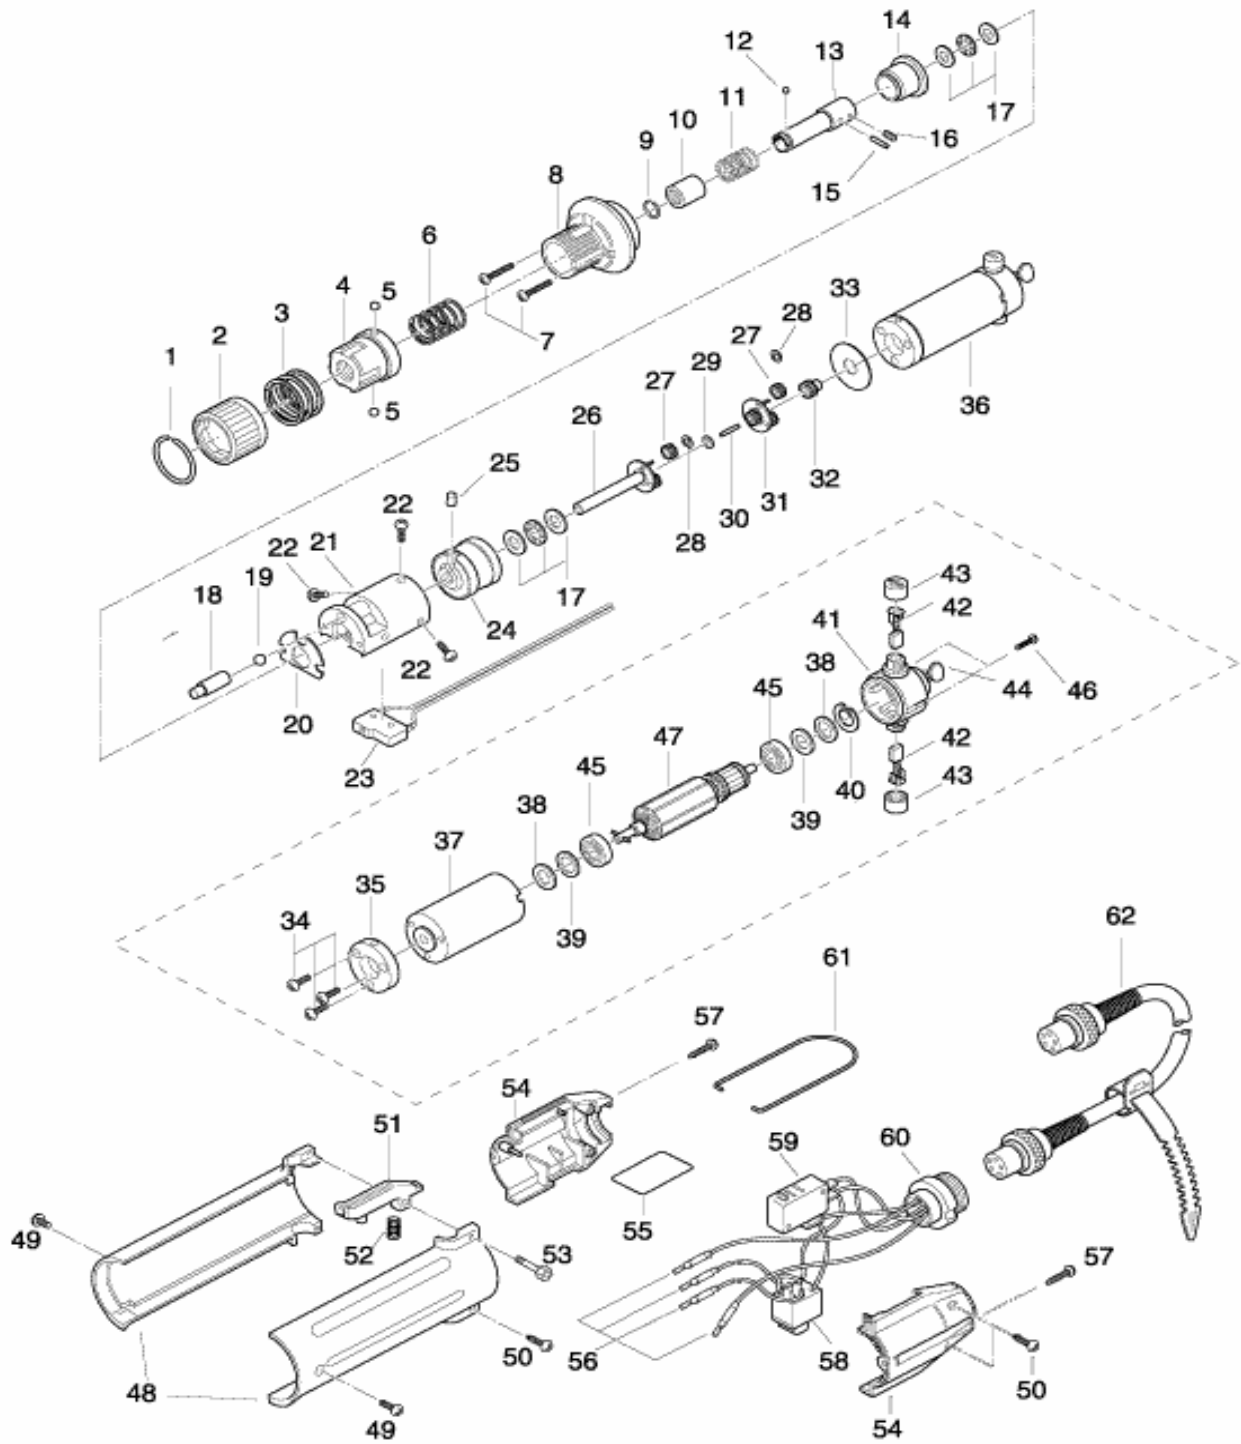

CL-4000 1/4" HEX
Part Number 64110
 1/4" Hex Drive Size
 Rev 2.0 1/13/06

CL-4000 1/4" HEX
Part Number 64110

1/4" Hex Drive Size
 Rev 2.0 1/13/06

Ref#	Part Name	Part#	Ref#	Part Name	Part#
1	Nut Cover Stopper	721516	31	Upper Follower Assy. Incl. 31-32	720716
2	Nut Cover	721517	32	Motor Pinion	720138
3	Nut Cover Spring	721518	33	Grease Seal	720147
4	Torque Adj. Nut Assy. Incl 1-5	721421	34	Screw M2.5x5 (x3)	720137
5	Ball 3mm (x2)	720831	35	Motor Front	720796
6	Torque Spring Blue	720800	36	Motor Assembly Incl.	721410
	Torque Spring Red	720804	37	Motor Magnet, part of 36	N/A
7	Screw M2.6x11 (x2)	720139	38	Bearing Spacer 0.1	721437
8	Torque Adj. Bolt	721420	39	Bearing Spacer 0.2	721439
9	Collar Stopper 1/4 Hex	721083	40	Retaining Ring	721441
10	Collar 1/4" Hex	721400	41	Motor Rear Cover Assy. Incl. 38-43	721417
11	Collar Spring 1/4" Hex	721433	42	Carbon Brush Pair	721409
12	Ball 1.5 mm (x2)	721085	43	Brush Cap (x2)	721408
13	Joint Shaft Assy 1/4" Hex Incl 9-13	721411	44	Capacitor	721413
14	Clutch Support	720143	45	Motor Bearing (x2)	721424
15	Lock Pin	720836	46	Screw M1.7x10 (x2)	721412
16	Screw M3x3	720717	47	Rotor	721407
17	Thrust Bearing Assy. (x2)	720873	48	Body Case A & B	721552
18	Clutch Ball Rod	720148	49	Screw M2.6x6 (x2)	720134
19	Clutch Ball 5mm	720149	50	Screw M2,6x12 (x3)	720811
20	Plate	721571	51	Switch Lever	721404
21	Gear Case	720156	52	Switch Lever Spring	721405
22	Screw M2.5x5 (x3)	720134	53	Switch Lever Plunger	721406
23	Limit Switch	720705	54	Switch Cover A & B	721554
24	Internal Gear	720142	55	Name Plate	N/A
25	Roller	720141	56	Connector(x4)	720878
26	Lower Follower Assy. Incl. 31-32	720144	57	ScrewM2,6x12 (x5)	720811
27	Planet Gear (X6)	720145	58	For/ Rev Switch	720813
28	"E" Ring (x6)	720115	59	On / Off Switch	720754
29	Thrust washer	720768	60	5 Pin Connector	721402
30	Center Pin	720767	61	Hanger	721416
			62	Cord 4' with Connector in Both Ends	64181
				Replacement Connector for Cord	720815